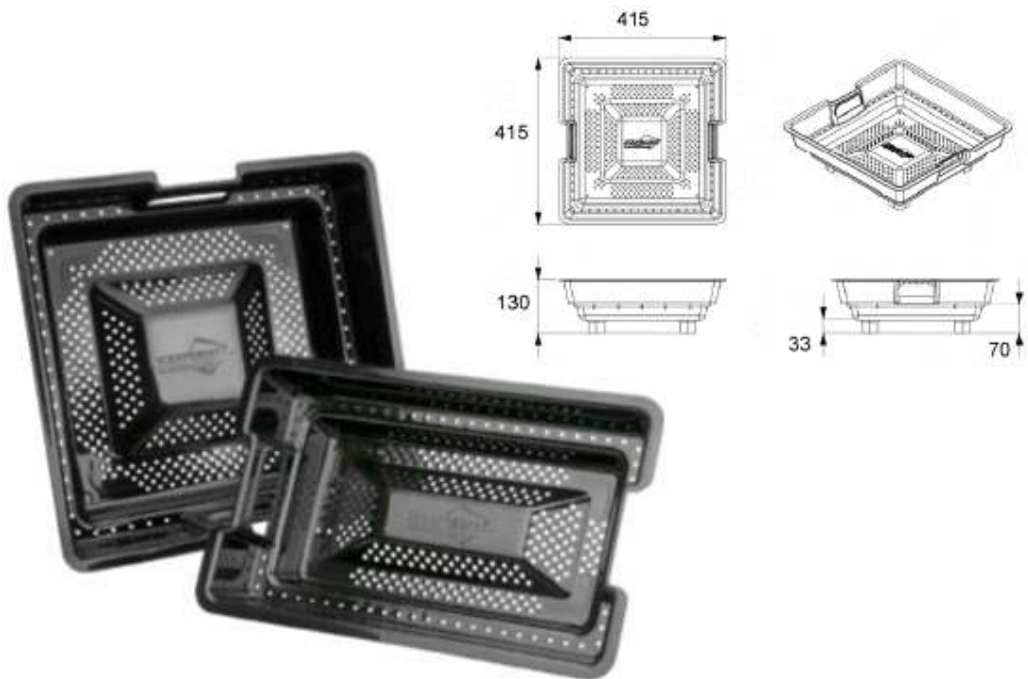

STOP

your sink from blocking with the new

SCRAP BASKET

Code SB-2:

Size - 415 x 415 x 130 deep

Suits a standard (HF6) 450 x 450 x 300
hand fabricated bowl

JUST \$49 + gst