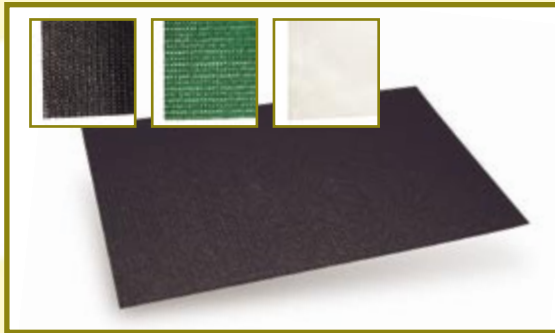

Non-Slip Matting

ITEM NO.	COLOUR	WIDTH (mm)
41100-BK	Black	600
41100-GN	Green	600
41100-W	White	600
41103-BK	Black	900
41103-GN	Green	900
41100-BK	Black	1500

i Multi-Use (trays, drawer, counter)